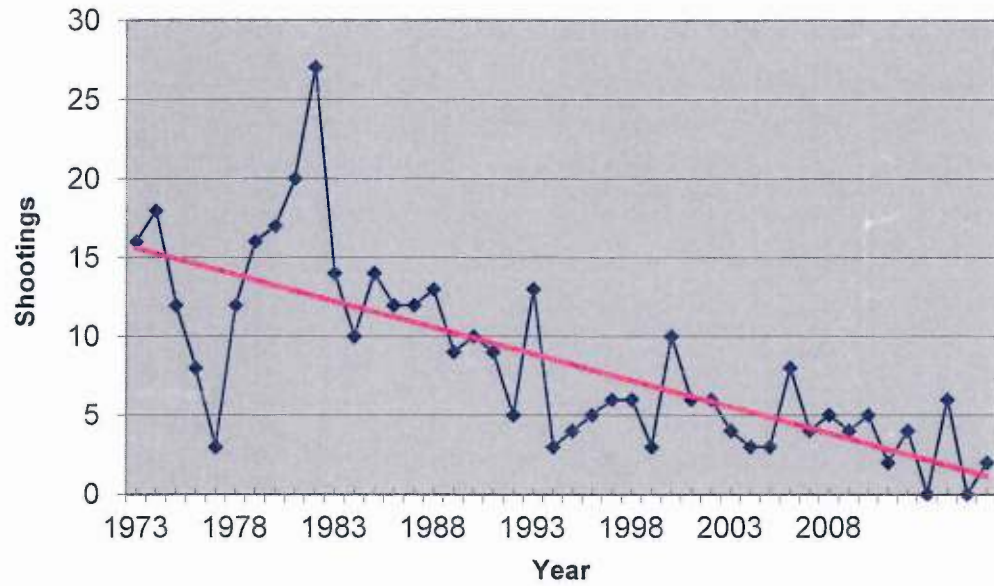

Vermont Hunting-Related Shootings
1972 to 2016
with trendline

	Total	November rifle
2010	2	2
2011	4	1
2012	0	0
2013	6	3
2014	0	0
2015	2	1
2016	7	2
2017	4	2
Avg. since 2010	3.125	
Avg. since 1972	8.33	

Hunting-Related Shooting Incidents
1972 - Present

	Total	Fatalities	November rifle	November rifle fatalities
1972	16	1	8	1
1973	18	4	8	2
1974	12	2	3	1
1975	8	1	6	1
1976	3	0	0	0
1977	12	0	7	0
1978	16	1	5	0
1979	17	2	4	1
1980	20	0	8	0
1981	27	1	13	0
1982	14	1	9	1
1983	10	1	2	1
1984	14	1	6	1
1985	12	1	4	1
1986	12	1	8	1
1987	13	1	7	0
1988	9	1	4	1
1989	10	1	6	1
1990	9	0	5	0
1991	5	1	3	1
1992	13	2	3	2
1993	3	0	2	0
1994	4	0	3	0
1995	5	0	1	0
1996	6	0	0	0
1997	6	0	2	0
1998	3	0	2	0
1999	10	1	1	1
2000	6	1	1	0
2001	6	0	2	0
2002	4	2	1	1
2003	3	1	1	0
2004	3	0	0	0
2005	8	3	3	2
2006	4	0	1	0
2007	5	1	1	1
2008	4	0	1	0
2009	5	1	0	0
2010	2	0	2	0
2011	4	1	1	1
2012	0	0	0	0
2013	6	0	3	0
2014	0	0	0	0
2015	2	0	1	0
2016	7	0	2	0
2017	4	0	2	0